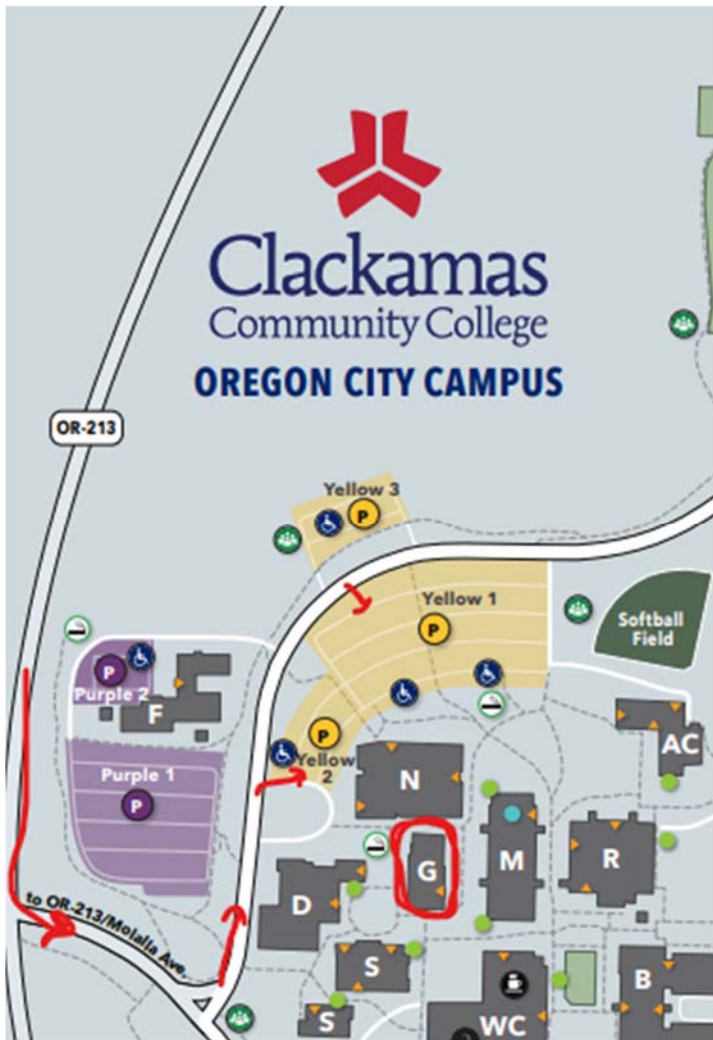

Directions to Clackamas Community College:

- From I-205 take Exit 10 Molalla/Oregon City
- Follow Hwy 213 for 3 miles to Molalla Avenue (streetlight)
- Left on Molalla Avenue
- Parking in Yellow Lot - see map at left
- Gregory Forum in red circle with a G

Directions Via Zoom

Join Zoom Meeting:

<https://us02web.zoom.us/j/88534285326?pwd=RzJ2OFU3bGNjMnVONjVTaDg1SkdYZz09>

Meeting ID: 885 3428 5326

Passcode: 054503

One tap mobile

+17193594580,,88534285326#,,,,*054503# US

+12532158782,,88534285326#,,,,*054503# US (Tacoma)

Area Hotel Information

(selective - not extensive)

Holiday Inn Express Gladstone

- 75 82nd Drive, Gladstone, OR, OR 97027
- Direct Phone: (503) 722-7777
- 1 King $140.00
- 2 Queens $140.00
- Free breakfast

Comfort Suites

- 15929 SE McKinley Ave, Clackamas, OR 97015•
- (503) 723-3450
- 1 King $133.45
- 2 Queens $133.45
- Free breakfast
- Pet Friendly

Clackamas Inn and Suites

- 16010 SE 82nd Dr, Clackamas, OR 97015
- (503) 650-5340
- 1 King $99.00
- 2 Queens $99.00
- Mention you are with AI-Anon to get this price.
- No breakfast

Best Western Plus Rivershore

- 1900 Clackamette Dr, Oregon City, OR 97045•
- (503) 655-7141
- 1 King $136.00
- 2 Queens $136.00
- Free breakfast
- Pet Friendly