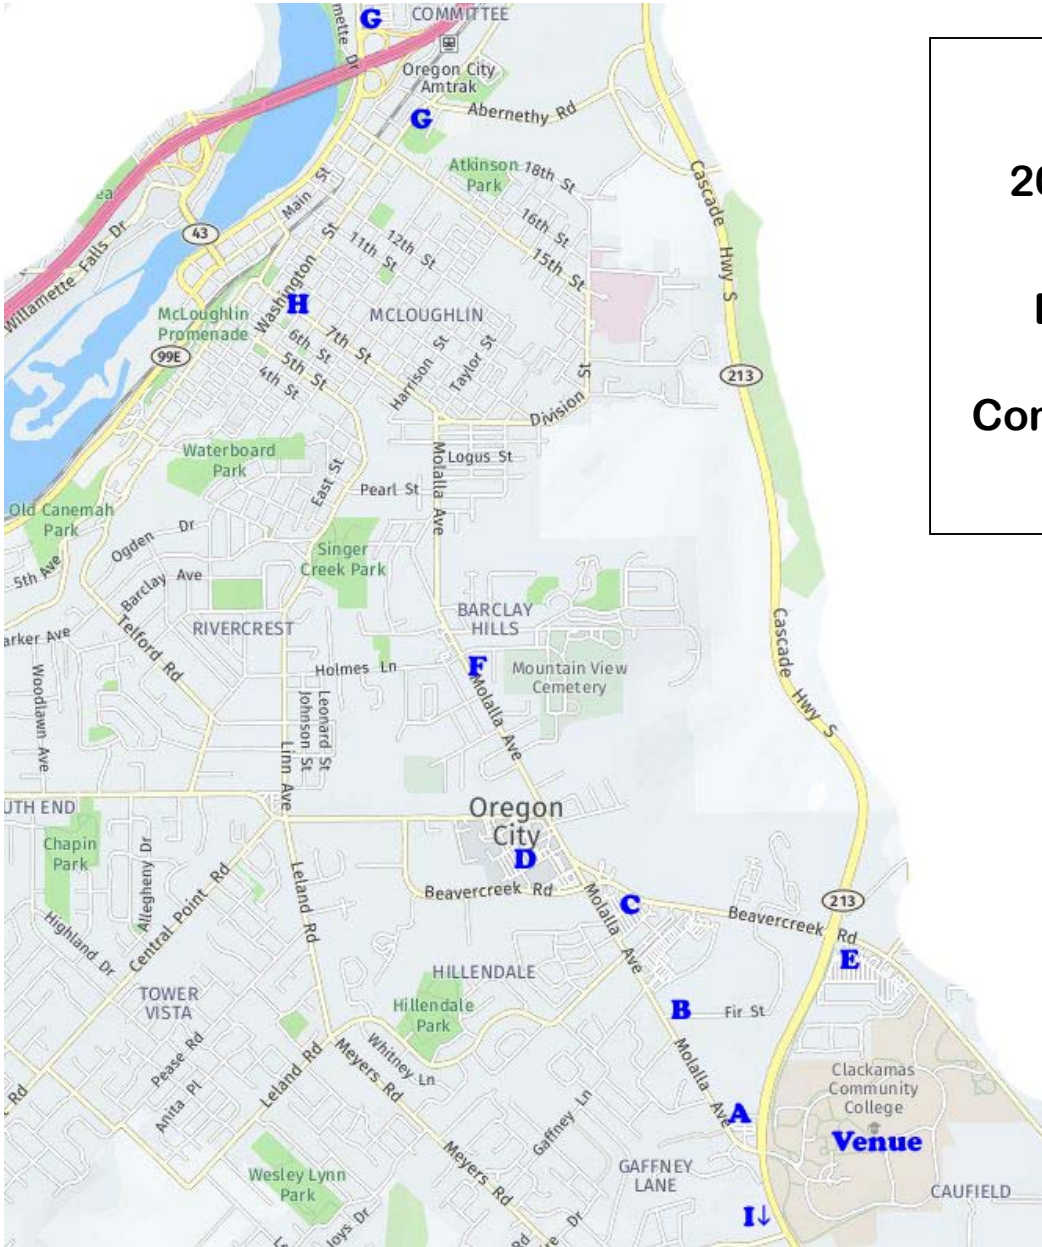

Best Western Plus Rivershore

- 1900 Clackamette Dr, Oregon City, OR 97045•
- (503) 655-7141
- 1 King \$136.00
- 2 Queens \$136.00
- Free breakfast
- Pet Friendly

**Al-Anon
2022 November
Assembly
Eateries near
Clackamas
Community College
Venue**

Restaurants listed with distance from Clackamas Community College

Sections A & I are the closest to Gregory Forum at Clackamas Community College

Eatery	Address	# of 92 in Oregon City by Trip Advisor; Type of Food	Distance in miles	Point on Map
Panda Express	19526 Molalla Ave	#54 Fast Food	0.4	A
Taco Del Mar	19526 Molalla Ave	#65 Fast Food	0.4	A
Five Guys	19574 Molalla Ave	Quick Bites #3 of 7	0.4	A
Biscuits Café	19273 Molalla Ave Suite H	#17 American, Cafe	0.6	B
Wichita Bar & Grill	19140 Molalla Ave	#34 American, Bar, Pub	0.8	B
Pine Garden	19360 Molalla Ave # 130	#19 Chinese, Asian	0.5	B
Burgerville	1900 Molalla Ave	Quick bites	0.9	B
Subway	19193 S Molalla Ave	#88 Fast Food	0.7	B
Lil' Cooperstown Bar & Grill	19352 Molalla Ave	#45 American, Bar, Pub	0.5	B
Pizza Hut	19273 Molalla Ave Unit A	#78 Pizza	0.6	B
Thai Chef	2262 S Molalla Ave	#40 Thai	0.6	B